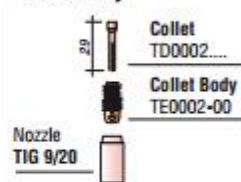

kit stubby

Ø mm	Ø in	CODE
1,0	.040	TD0002-10 (10N225)
1,6	1/16	TD0002-16 (10N235)
2,0	5/64	TD0002-20
2,4	3/32	TD0002-24 (10N245)
3,2	1/8	TD0002-32 (10N255)

ELEKTRO-AUTOMATYKA Sprzedaż elektronarzędzi, urządzeń spawalniczych, maszyn budowlanych, pneumatyki, narzędzi warsztatowych, firmowych ubrań roboczych oraz maszyn ogrodowo leśnych.

Sklep Bochnia
ul. Brzeska 50
32-700 Bochnia

tel. 691 572 333
e-mail: ea.bochnia@op.pl

Sklep Brzesko
ul. Szarych Szeregów 23
32-800 Brzesko

tel. 609 523 230
e-mail: elektro.automatyka@op.pl

Serwis, Magazyn
ul. Św. Brata Alberta 4
32-800 Brzesko

tel. 609 523 645
e-mail: ea.serwis@op.pl