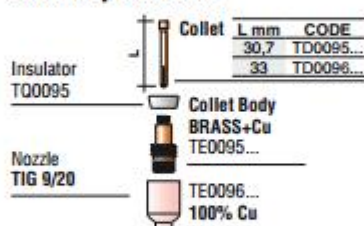

DUAL

Spare parts kit not included

| Ø mm | Ø in | CODE   |
|------|------|--------|
| 1,6  | 1/16 | TT0103 |
| 2,4  | 3/32 | TT0104 |
| 3,2  | 1/8  | TT0105 |

kit stubby Gas Lens

| CODE      | Ø mm | Ø in | CODE      |
|-----------|------|------|-----------|
| TD0095-16 | 1,6  | 1/16 | TE0095-16 |
| TD0095-20 | 2,0  | 5/64 | TE0095-20 |
| TD0095-24 | 2,4  | 3/32 | TE0095-24 |
| TD0095-32 | 3,2  | 1/8  | TE0095-32 |